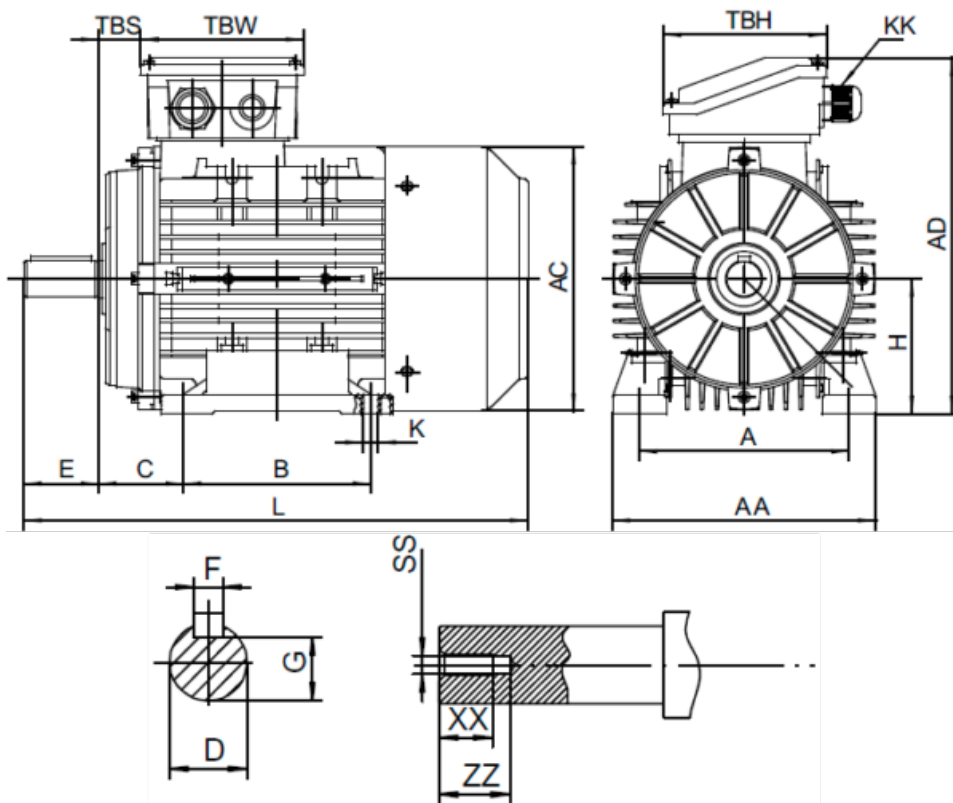

Data Sheet

Article number: 253900550422

Description: Kleedrive T4A 132S-4 5.5kw 1400 rpm
3x230/400V 50 HZ IP55 B3 Eff=91,9%

Measures

A = 216	F = 10	TBW = 118
AA = 260	G = 33	XX = 28
AC = Ø261	H = 132	ZZ = 37
AD = 323	KK = -	
B = 140	L = 460	
C = 89	SS = M12	
D = Ø38	TBH = 118	
E = 80	TBS = 36.5	